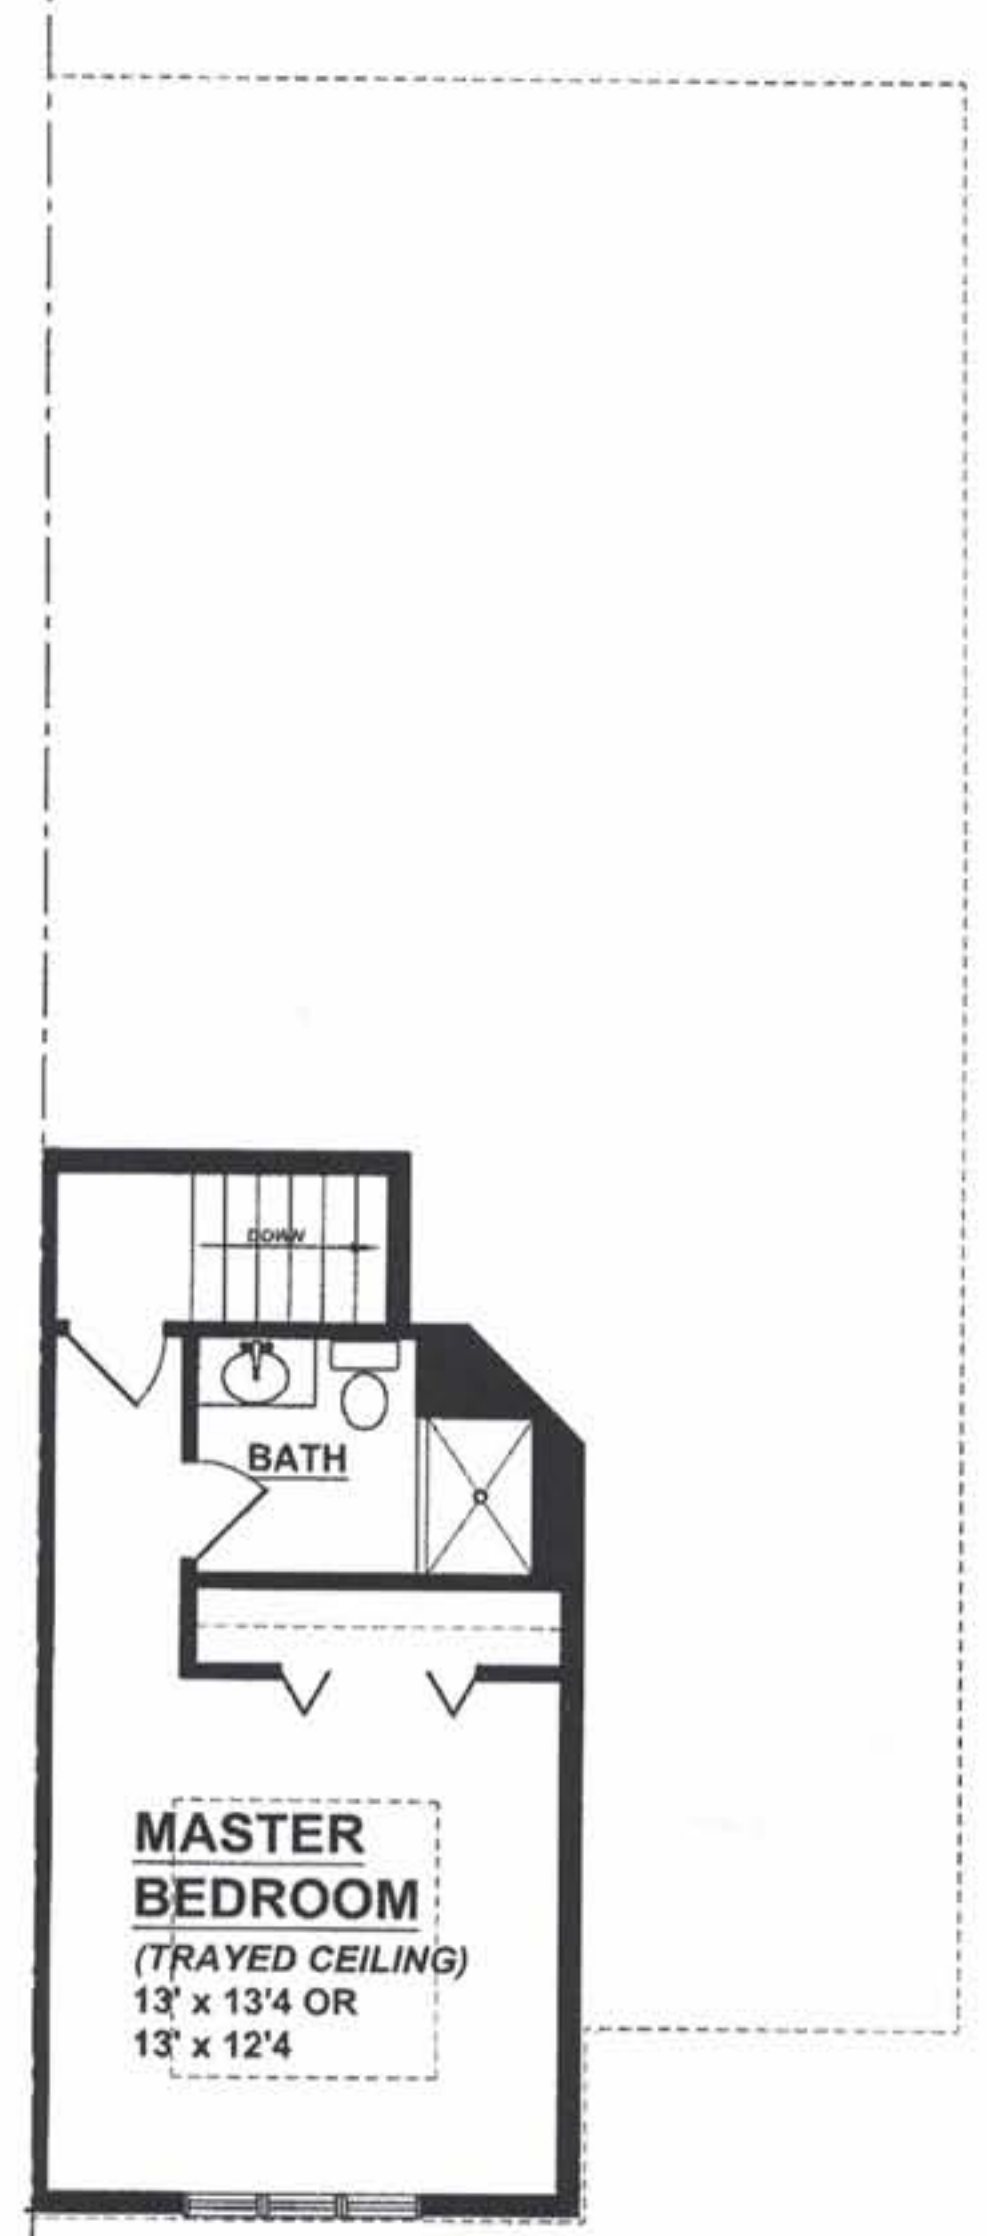

## FEATURES BIG CREEK HOMES

FRONT ELEVATION

*Amherstburg's Finest*

REAR ELEVATION

FOUNDATION PLAN

FIRST FLOOR PLAN

SECOND PLAN

519-326-7503  
www.liovashomes.com

# BIG CREEK - SHAW DRIVE